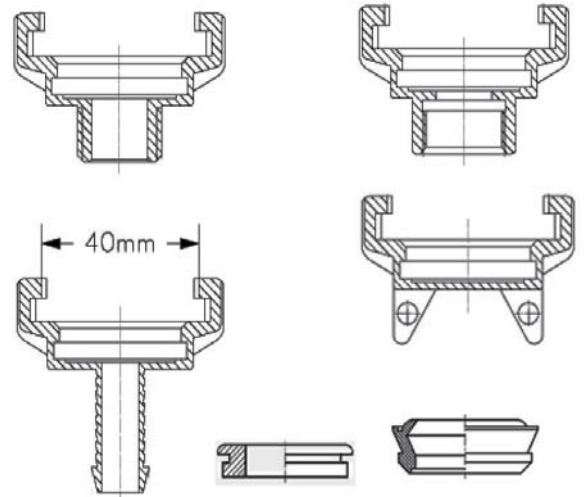

Geka couplings have two claws that lock together, when the coupling is pushed and turned. The internal lug distance is 40 mm for all the size, which makes it easy to connect the hose in different connections, without any other reducer coupling.

Seal

1. As standard the coupling in SS have a green Viton sealing ring
2. The brass coupling is with a black NBR sealing ring.

Thread

1. Female thread BSP EN ISO 228-1
2. Male thread BSP EN ISO 228-1

Luxecasting 2014	Name	Size	Code	D mm	Price USD
Hose end 	GKH10BR	3/8"	L0703027	10	
	GKH13BR	1/2"	L0703028	13	
	GKH16BR	5/8"	L0703029	16	
	GKH19BR	3/4"	L0703030	19	
	GKH25BR	1"	L0703031	25	
	GKH32BR	1 1/4"	L0703032	32	
	GKH38BR	1 1/2"	L0703033	38	
swivel end 	GKHS10BR	3/8"	L0707001	10	
	GKHS13BR	1/2"	L0707002	13	
	GKHS16BR	5/8"	L0707003	16	
	GKHS19BR	3/4"	L0707004	19	
	GKHS25BR	1"	L0707005	25	
	GKHS32BR	1 1/4"	L0707006	32	
	GKHS38BR	1 1/2"	L0707007	38	
360° swivel end 	GKHH10BR	3/8"	L0708001	10	
	GKHH13BR	1/2"	L0708002	13	
	GKHH16BR	5/8"	L0708003	16	
	GKHH19BR	3/4"	L0708004	19	
	GKHH25BR	1"	L0708005	25	
	GKHH32BR	1 1/4"	L0708006	32	
	GKHH38BR	1 1/2"	L0708007	38	
Hose end 	GKH10SS	3/8"	L0703040	10	
	GKH13SS	1/2"	L0703039	13	
	GKH16SS	5/8"	L0703054	16	
	GKH19SS	3/4"	L0703038	19	
	GKH25SS	1"	L0703037	25	
	GKH32SS	1 1/4"	L0703036	32	
	GKH38SS	1 1/2"	L0703035	38	
Blank cap 	GKC-BR		L0703034		
	GKC-SS		L0703053		