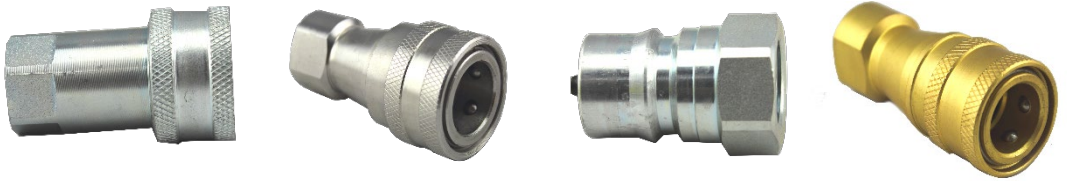

Luxecasting
International Group

QUICK RELEASE COUPLING

<u>Normative Regulation :</u>	ISO 7241-1B multi brands compatible
<u>Sizes :</u>	From DN 1/8" up to DN 2"
<u>Coupling Material :</u>	Stainless Steel, Brass, Carbon Steel
<u>Gaskets Material :</u>	NBR , FPM
<u>Working Pressure :</u>	From 65 bars to 345 bars
<u>Connection Mechanism :</u>	Adapter goes into Coupler , then poppets valves will open